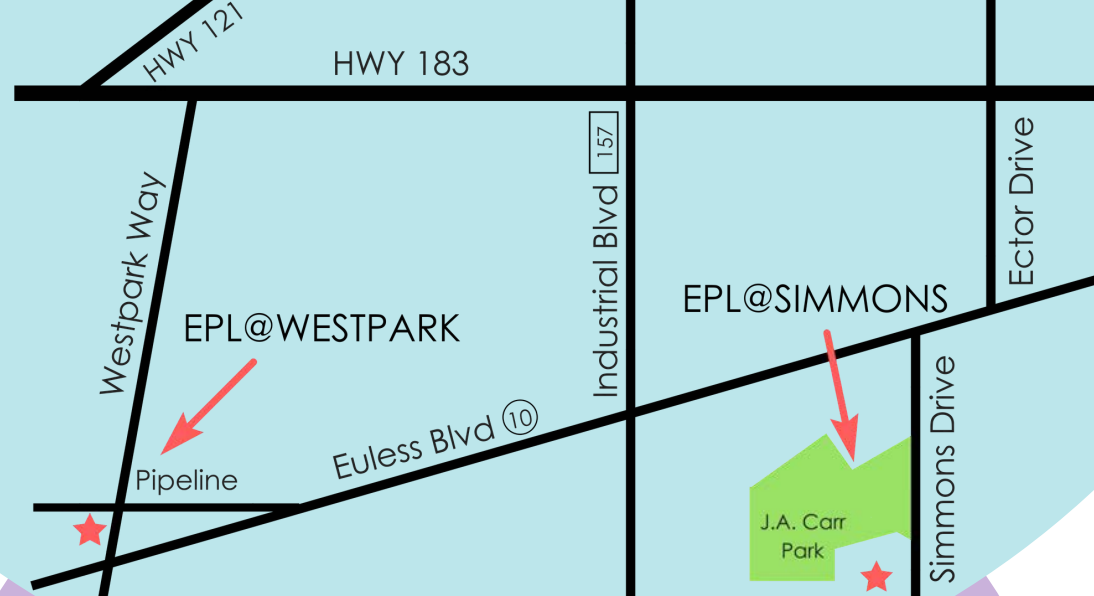

EPL@ WESTPARK

while we **IMPROVE**
we gotta **MOVE**

 **NEW LOCATION (Begin 9/17/2018)**
1100 Westpark Way
Eules, TX 76040

 **NEW HOURS (Begin 9/17/18)**
Mon - Thurs: 9 AM to 8 PM
Fri & Sat: 9 AM to 5 PM
Sun: 1 PM to 5 PM

 **IMPORTANT DATES**
August 31, 2018 - Last Day at Ector Dr.
September 17 - First Day at Westpark
Spring 2020 - Grand Opening at Ector Dr.

EPL@ SIMMONS

 **NEW LOCATION FOR CHILDREN'S
PROGRAMS & EVENTS**
508 Simmons Center
Eules, TX 76040